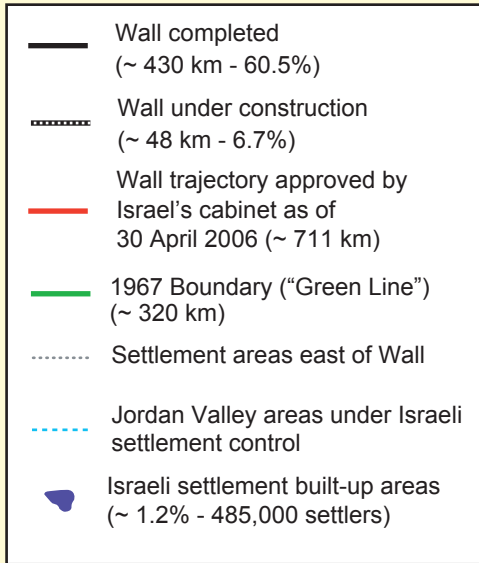

ISRAEL'S WALL AND SETTLEMENTS (COLONIES)

JULY 2009

Palestinian Land Restricted by Israeli Settlements and the Wall

Wall Impact

- 12.4%** Palestinians separated from their cultivated land
- 10.6%** Palestinians isolated west of the Wall
- 60.5%** Of land west of the Wall is uncultivated arable
- 27.2%** Of land west of the Wall is cultivated

* Figure includes the Israeli-occupied areas of East Jerusalem and the Latrun Valley