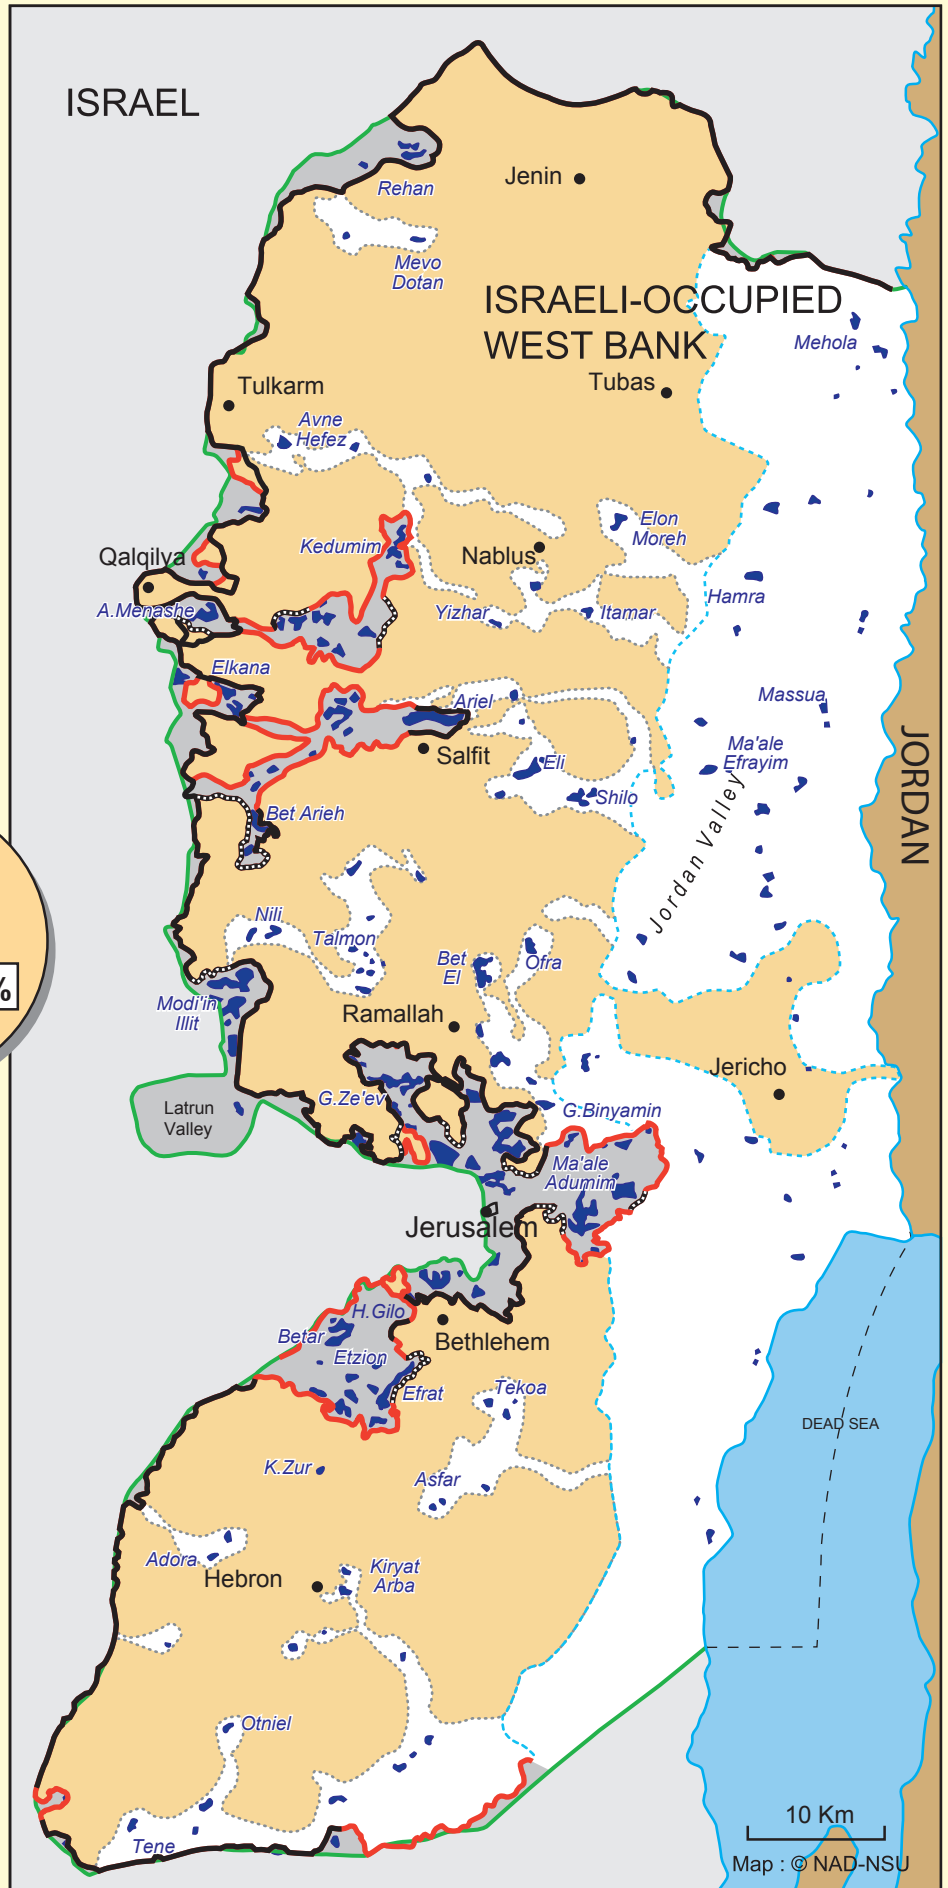

ISRAEL'S WALL AND SETTLEMENTS (COLONIES)

JULY 2009

Palestinian Land Restricted by Israeli Settlements and the Wall

Wall Impact

- 12.4%** Palestinians separated from their cultivated land
- 10.6%** Palestinians isolated west of the Wall
- 60.5%** Of land west of the Wall is uncultivated arable
- 27.2%** Of land west of the Wall is cultivated

* Figure includes the Israeli-occupied areas of East Jerusalem and the Latrun Valley